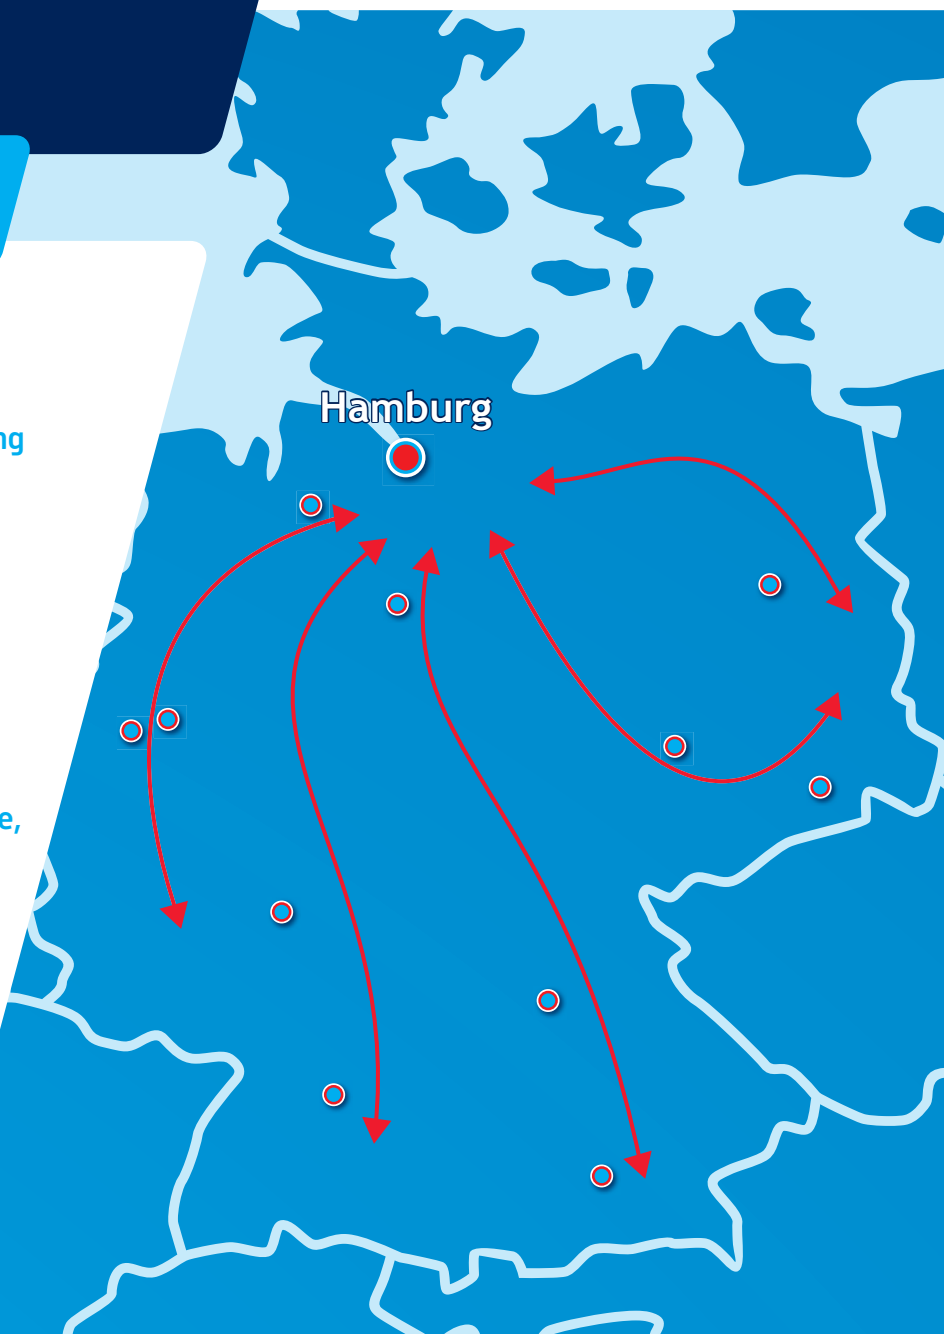

CROSSDOCKING IN HAMBURG

SEAMLESS TRANSPORT SOLUTION

- Direct **container-to-conventional truck transfer**
- **Fast, reliable and seamless handling** on the terminal yard
- **Shorter lead times** through direct cargo flow
- **Service covering Germany** and key cross-border regions
- Handling of both **palletised and non-palletised cargo**
- **Sideloading and unloading possible**, no ramp required at facilities
- **Cost-efficient alternative** compared to round-trip transport
- **CO₂ savings** through optimised transport flows

For further information on our schedules, pricing, or services, please visit weclines.com or call your local WEC Lines office.