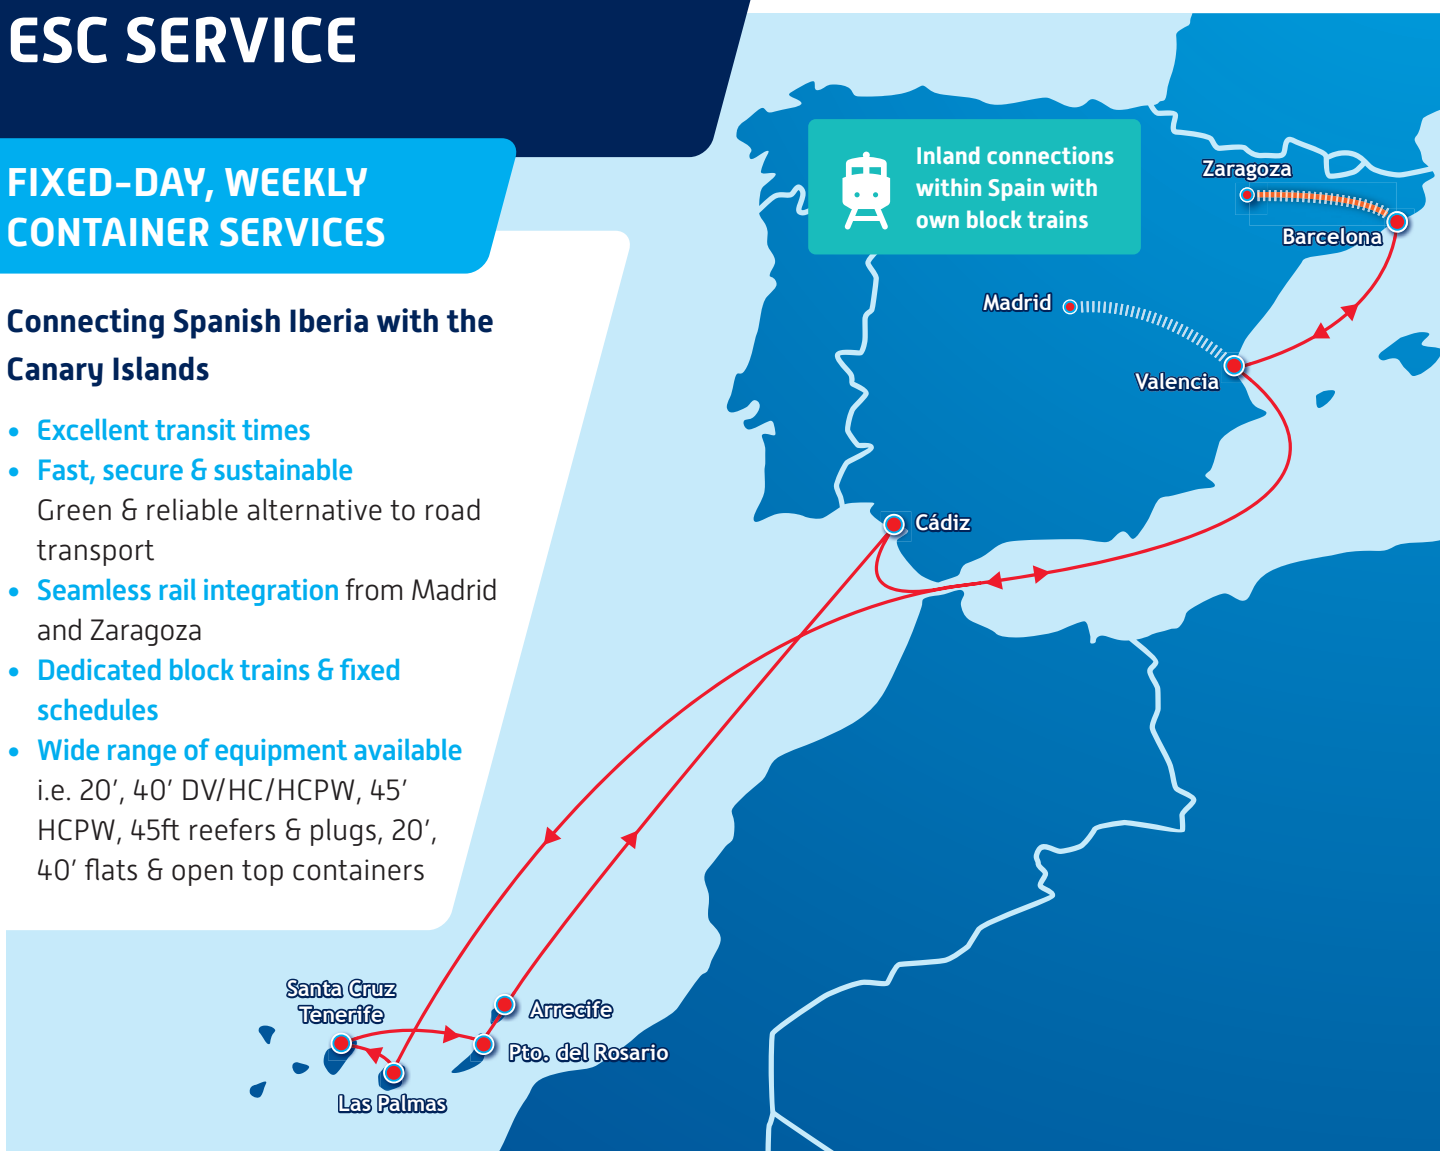

ESC SERVICE

FIXED-DAY, WEEKLY CONTAINER SERVICES

Connecting Spanish Iberia with the Canary Islands

- **Excellent transit times**
- **Fast, secure & sustainable**
Green & reliable alternative to road transport
- **Seamless rail integration** from Madrid and Zaragoza
- **Dedicated block trains & fixed schedules**
- **Wide range of equipment available**
i.e. 20', 40' DV/HC/HCPW, 45' HCPW, 45ft reefers & plugs, 20', 40' flats & open top containers

Southbound	Las Palmas	Santa Cruz de Tenerife	Fuerteventura	Arrecife
Barcelona	5 days	6 days	7 days	7 days
Valencia	4 days	5 days	6 days	6 days
Las Palmas	-	1 day	2 days	2 days
Santa Cruz de Tenerife	-	-	1 day	1 day
Fuerteventura	-	-	-	6 hours

Northbound	Valencia	Barcelona	Rail	Valencia	Barcelona
Las Palmas	7 days	9 days	Madrid	7 hours	-
Santa Cruz de Tenerife	6 days	8 days	Zaragoza	-	7 hours
Fuerteventura	5 days	7 days			
Arrecife	5 days	7 days			
Cadiz	2 days	4 days			
Valencia	-	1 day			