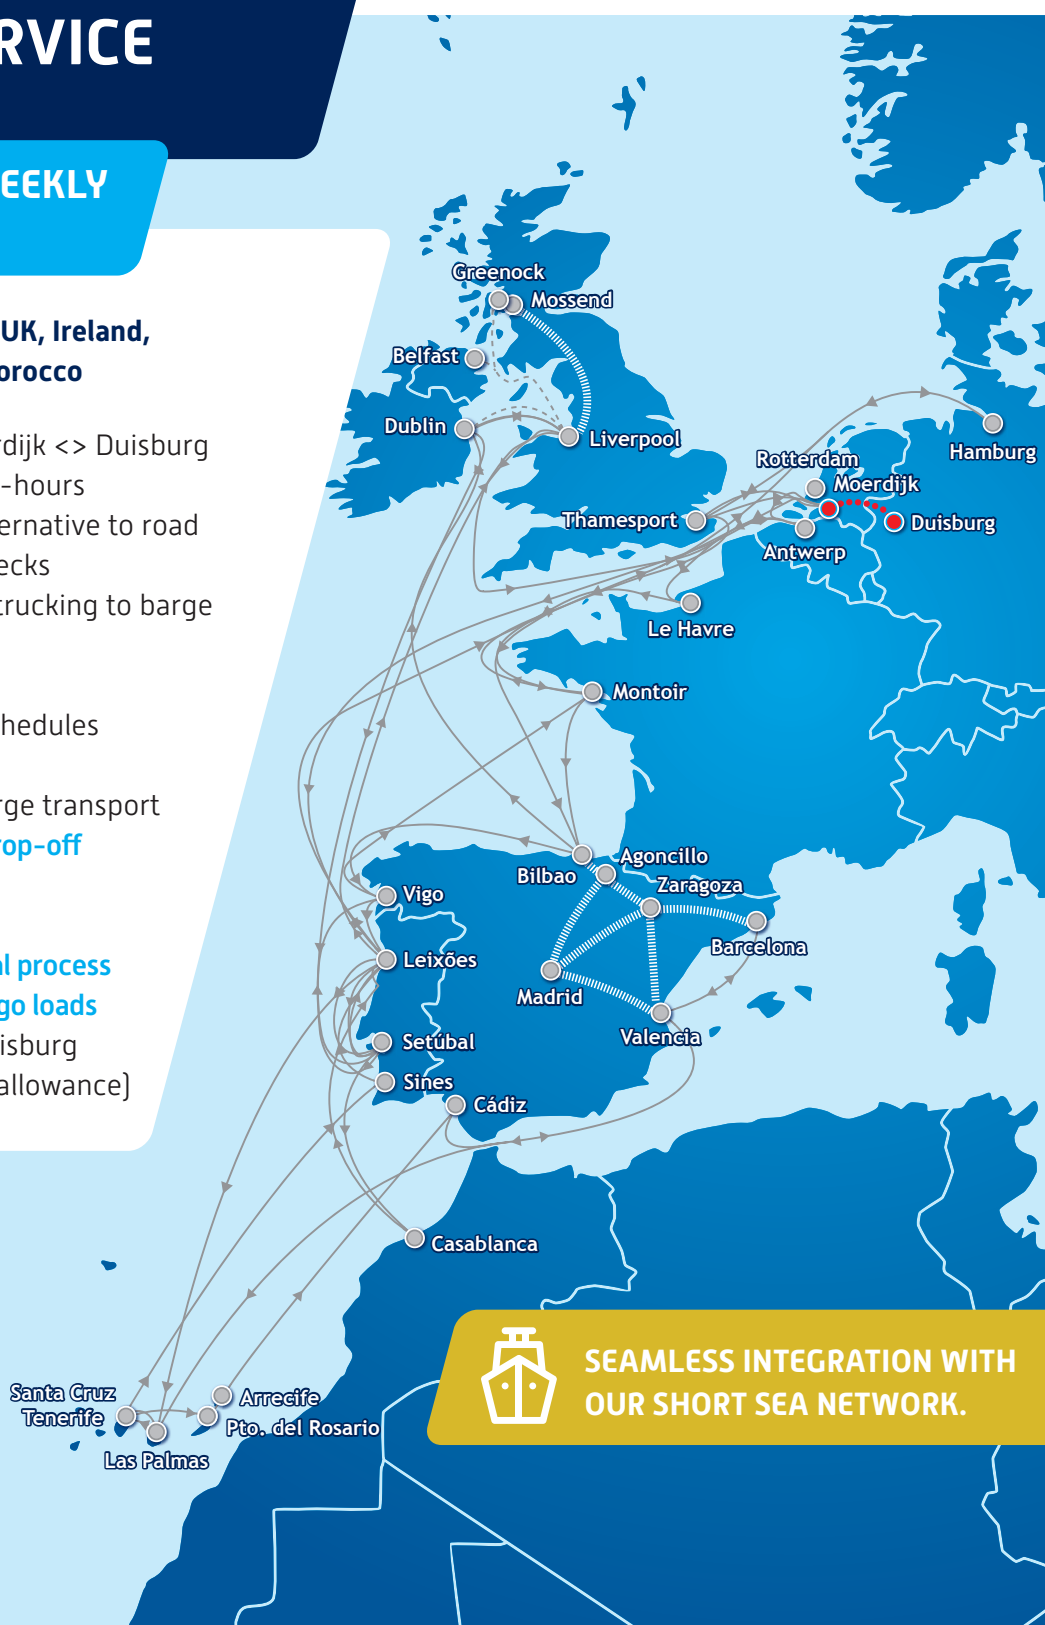

DUISBURG SERVICE

FIXED-DAY, THRICE WEEKLY CONTAINER SERVICES

Connecting Germany with the UK, Ireland, France, Portugal, Spain and Morocco

- **3x departures per week** Moerdijk <-> Duisburg
- **Short transit times:** within 24-hours
- **Fast, secure & sustainable** alternative to road transport without border checks
- **Modality switch** from direct trucking to barge plus truck
- **Competitive pricing**
- **Dedicated barge** and fixed schedules
- **Last mile delivery**
- **Avoid Dutch Truck Toll** via barge transport
- **Empty container pick-up & drop-off** depot available
- **Storage** depot in Duisburg
- Overseeing **entire operational process**
- **Transportation of heavier cargo loads** within a 150km radius ex Duisburg (4 tonnes additional weight allowance)

Moerdijk – Duisburg	
Departure	Arrival
Tue 15:30	Wed 13:00
Thu 18:00	Fri 15:00
Sun 12:00	Mon 09:00

Duisburg – Moerdijk	
Departure	Arrival
Wed 21:00	Thu 10:00
Fri 23:00	Sat 10:00
Mon 18:00	Tue 07:00

For further information on our schedules, pricing, or services, please visit weclines.com or call your local WEC Lines office.