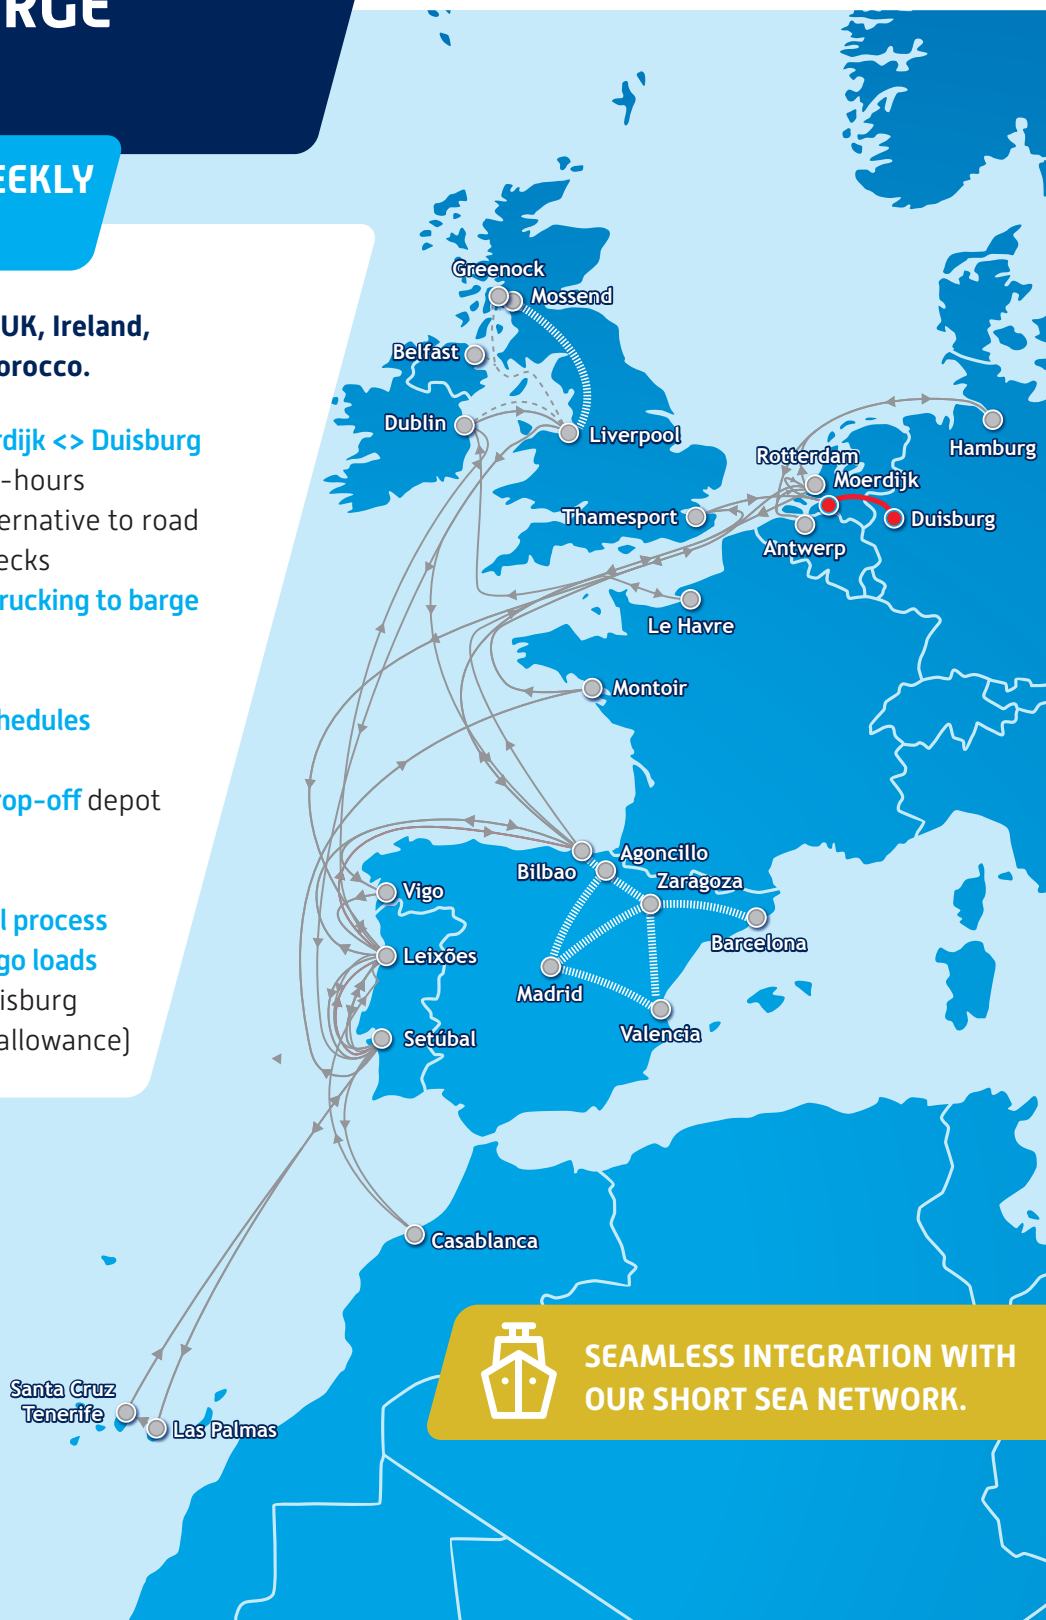

DUISBURG BARGE SERVICE

FIXED-DAY, TWICE WEEKLY CONTAINER SERVICES

Connecting Germany with the UK, Ireland, France, Portugal, Spain and Morocco.

- 2x departures per week Moerdijk <-> Duisburg
- Short transit times: within 24-hours
- Fast, secure & sustainable alternative to road transport without border checks
- Modality switch from direct trucking to barge plus truck
- Competitive pricing
- Dedicated barge and fixed schedules
- Last mile delivery
- Empty container pick-up & drop-off depot available
- Storage depot in Duisburg
- Overseeing entire operational process
- Transportation of heavier cargo loads within a 150km radius ex Duisburg (4 tonnes additional weight allowance)

SEAMLESS INTEGRATION WITH OUR SHORT SEA NETWORK.

Moerdijk – Duisburg	
Departure	Arrival
Mon 12:00	Tue 10:00
Wed 23:00	Fri 08:00

Duisburg – Moerdijk	
Departure	Arrival
Tue 20:00	Wed 12:00
Fri 20:00	Sat 13:00