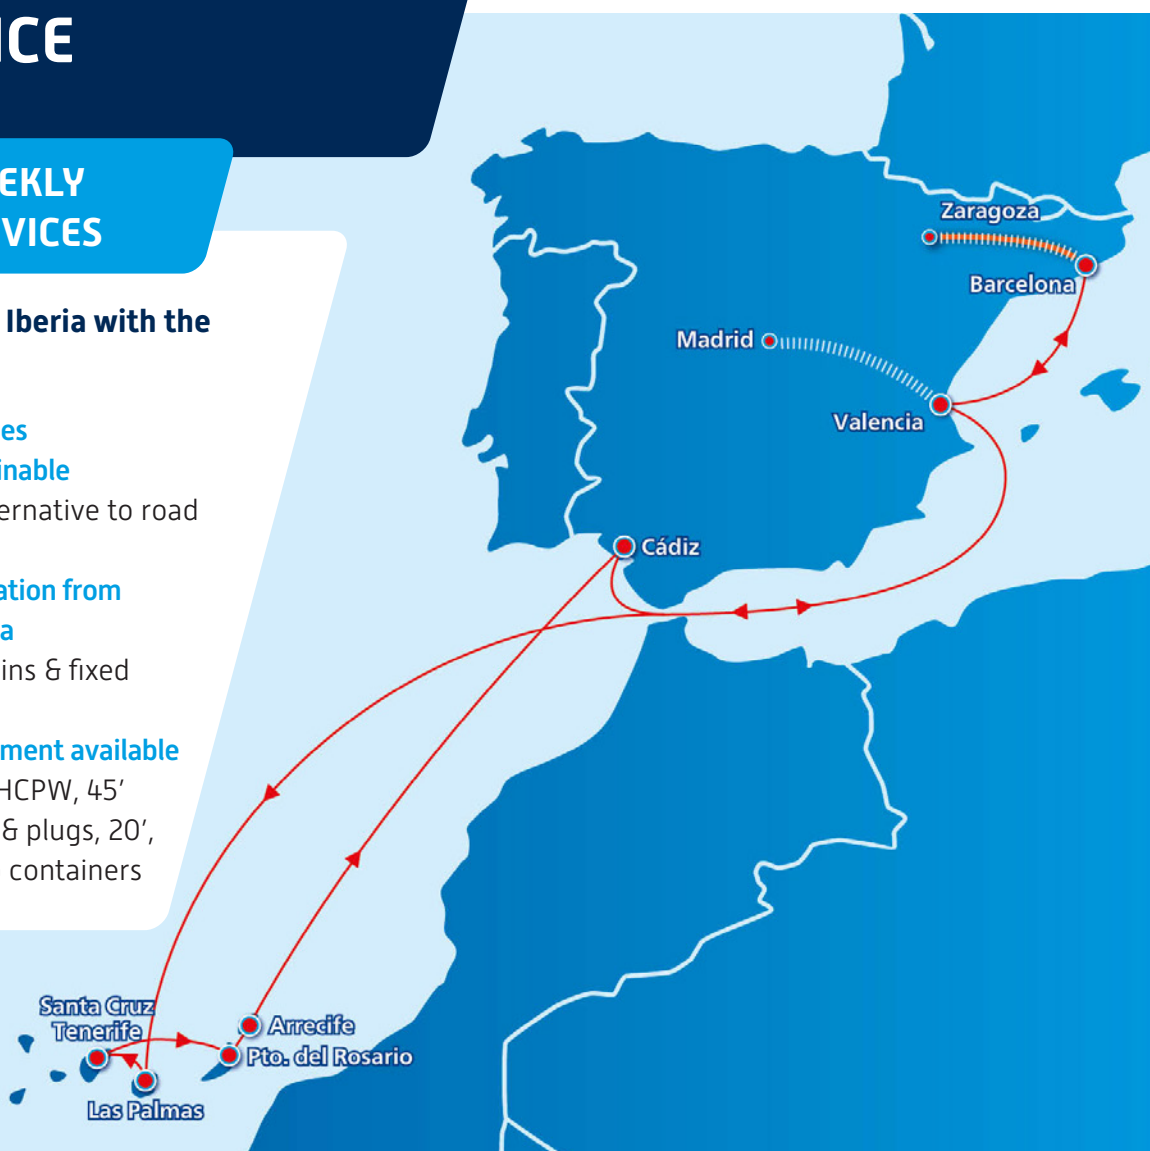

ESC SERVICE

FIXED-DAY, WEEKLY CONTAINER SERVICES

Connecting Spanish Iberia with the Canary Islands

- **Excellent transit times**
- **Fast, secure & sustainable**
Green & reliable alternative to road transport
- **Seamless rail integration from Madrid and Zaragoza**
- **Wide range of equipment available**
i.e. 20', 40' DV/HC/HCPW, 45' HCPW, 45ft reefers & plugs, 20', 40' flats & open top containers

Southbound	Las Palmas	Santa Cruz de Tenerife	Fuerteventura	Arrecife
Barcelona	5 days	6 days	7 days	7 days
Valencia	4 days	5 days	6 days	6 days
Las Palmas	-	1 day	2 days	2 days
Santa Cruz de Tenerife	13 days	-	10 hours	11 hours
Fuerteventura	12 days	13 days	-	3 hours
Arrecife	12 days	13 days	14 days	-

Northbound	Valencia	Barcelona	Rail	Valencia	Barcelona
Las Palmas	7 days	9 days	Madrid	7 hours	-
Santa Cruz de Tenerife	6 days	8 days	Zaragoza	-	7 hours
Fuerteventura	5 days	7 days			
Arrecife	5 days	7 days			
Cadiz	2 days	4 days			
Valencia	-	1 day			